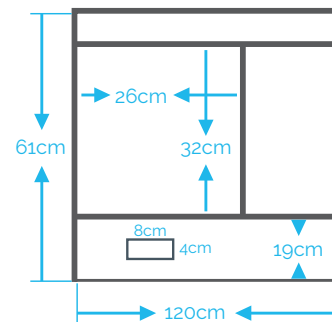

WHISPER CUBE®

TB-0073

Number of panels: Foldable

Outside dimensions:

60 cm x 61 cm x 61 cm (L x H x D)

Acoustic environment:

N/A

Number of interpreters:

*Interior dimensions shown

Total packaging weight : 19,80 kg

Storage & Shipping:

Soft side carrying case
 Outside case dim. 69,5 cm x 69,5 cm x 17,3 cm
 (L x H x D)

Air ventilation:

Open back

Options:

Double Plexiglas®, ATA shipping case.

PANELS	DIMENSIONS	WEIGHT
2 panels (portable)	60 cm x 61 cm x 61 cm	18 kg
TOTAL PANELS & CASES WEIGHT		19,80 kg

*Included 1 soft carrying case