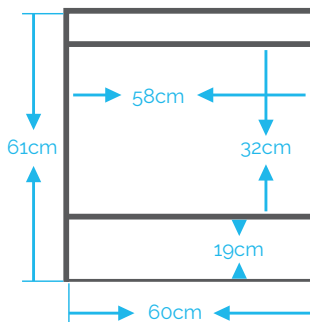

WHISPER CUBE®

TB-0073

Number of panels: Foldable

Outside dimensions:

60 cm x 61 cm x 61 cm (L x H x D)

Acoustic environment:

N/A

Number of interpreters:

*Interior dimensions shown

Total packaging weight : 19,80 kg

Storage & Shipping:

Soft side carrying case
 Outside case dim. 69,5 cm x 69,5 cm x 17,3 cm
 (L x H x D)

Air ventilation:

Open back

Options:

Double Plexiglas®, ATA shipping case.

PANELS	DIMENSIONS	WEIGHT
2 panels (portable)	60 cm x 61 cm x 61 cm	18 kg
TOTAL PANELS & CASES WEIGHT		19,80 kg

*Included 1 soft carrying case