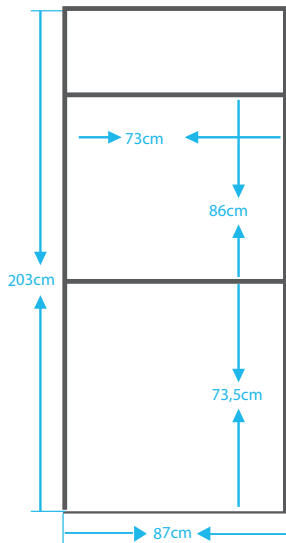

Standard outside color:
Light grey (laminate finish)

Standard inside color:
Light grey

Assembly:
No tools required (new quick Latch® systems)

Approximative assembly time:
10 minutes (2 persons)